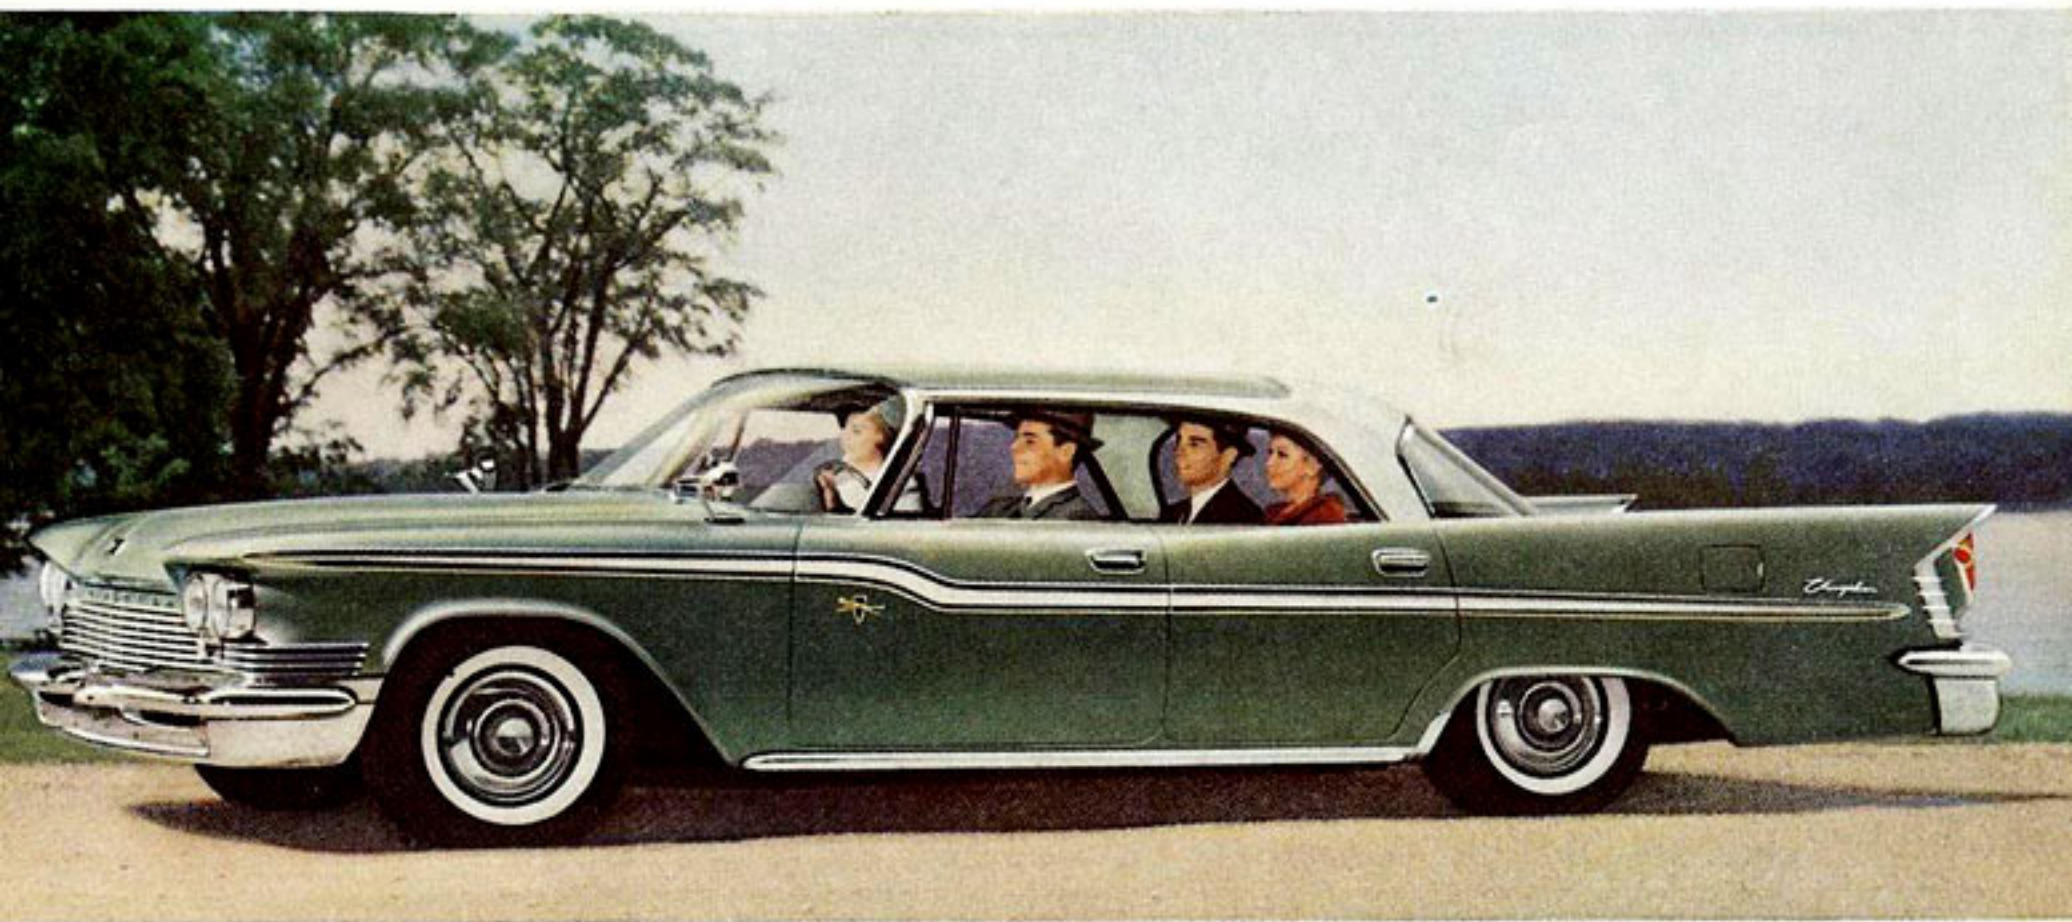

In the style that set the standard for an industry: Chrysler Windsor 4-Door Hardtop in Lustre-Bond Highland Green and Ivory White.

First, consider Chrysler's style. Clean and lean and low-sweeping. Style so fresh and lively that it set an industry standard. Then discover the thoughtfulness of Chrysler's optional Swivel Seats. They swing you smoothly inside... into Chrysler's fashionable living-room world of spaciousness.

Inside Chrysler, you find the space you *really* need. Plenty of knee-flexing, arm-stretching, hat-wearing roominess that lets you relax *while* you drive!

Settle back and feel Chrysler's Torsion-Aire roadability soak up shock, take the lean out of curves. See how quietly, instantly, effortlessly Golden Lion engine power flows to the road through the pushbutton convenience of TorqueFlite transmission.

See your Chrysler dealer soon. Convince yourself that nowhere else but in a Chrysler can you find the style, roominess and performance you want in a car. It's simple to do. One drive will convince you.

lion-hearted

CHRYSLER

... setting the pace in style and comfort